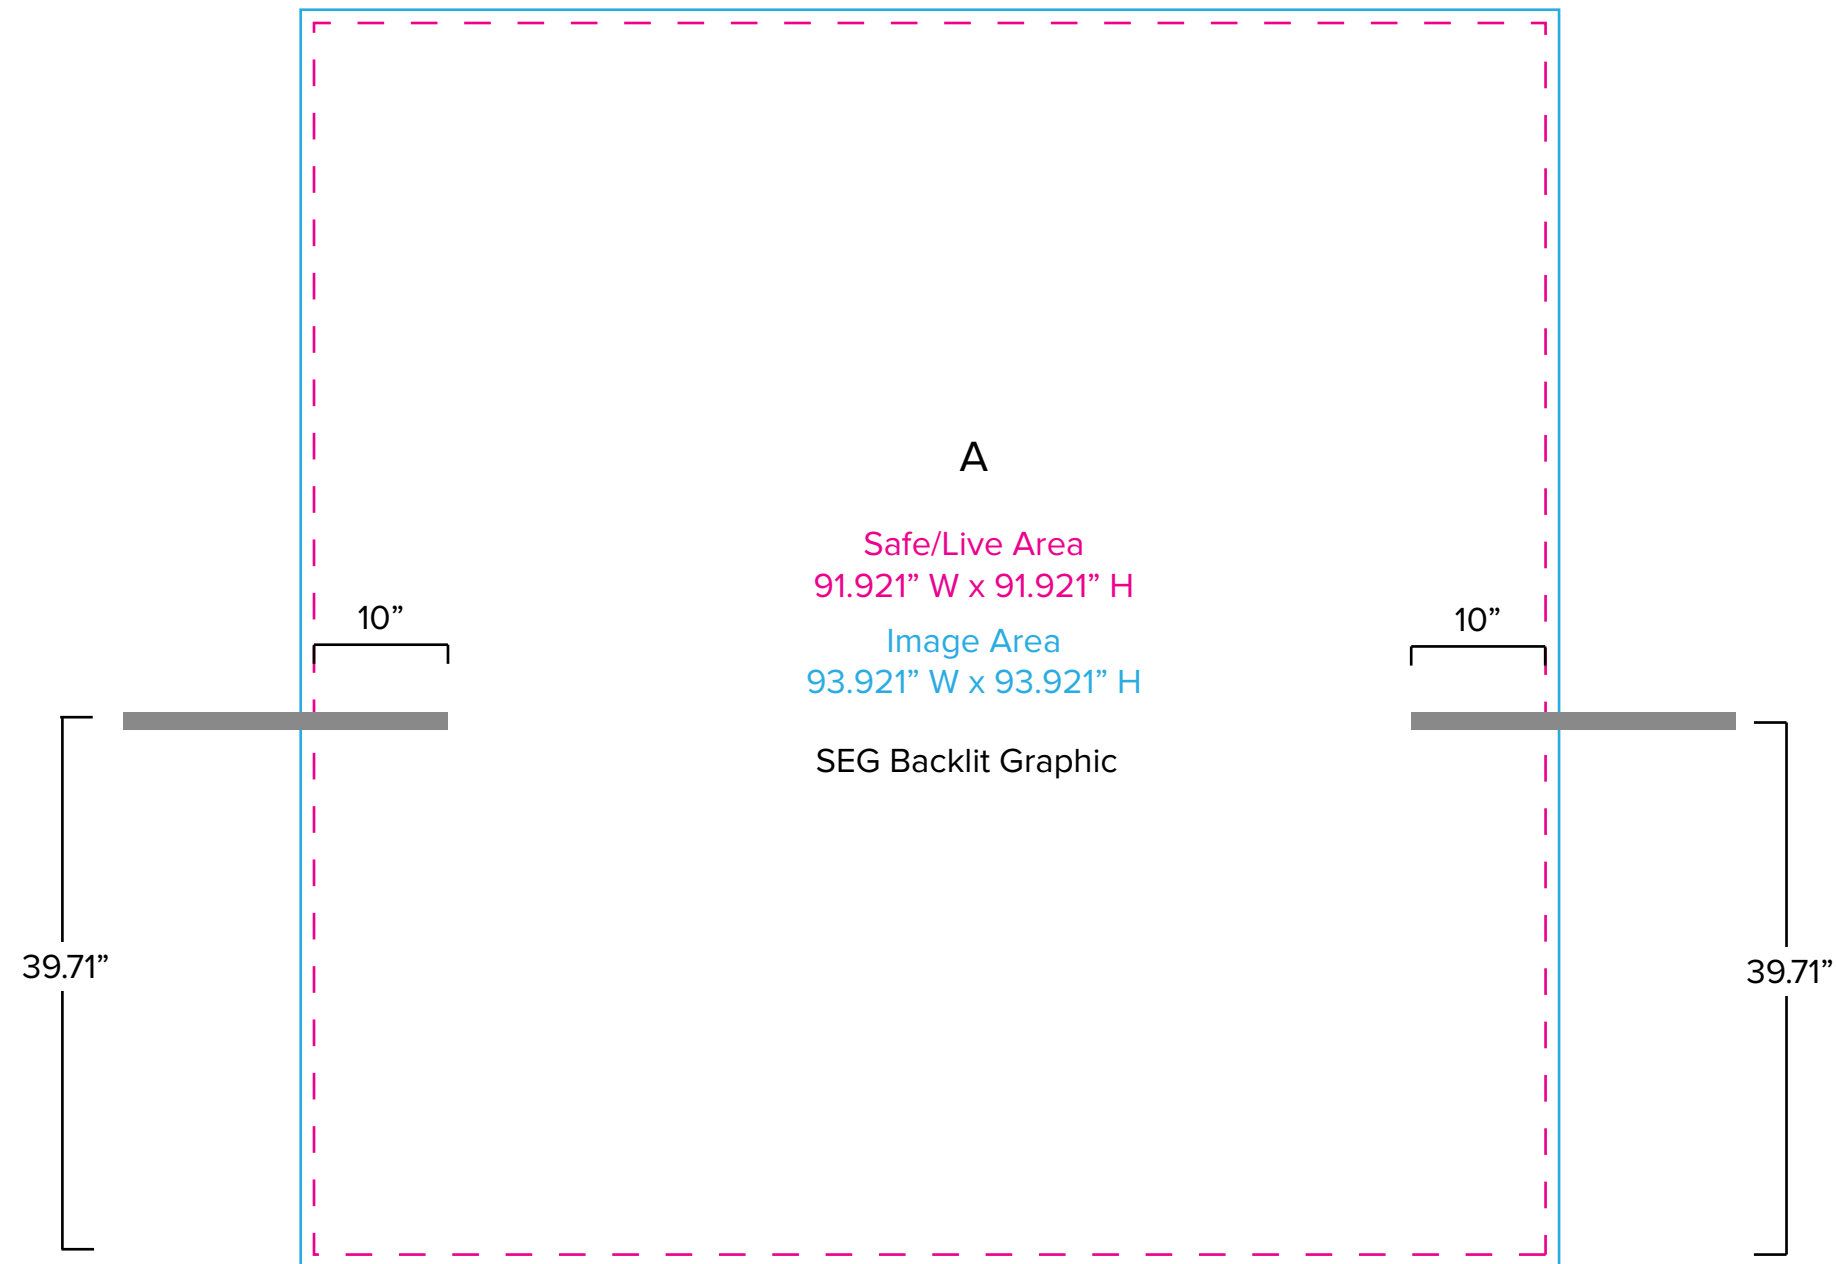

# Graphic Template

## Inline Lightbox - Backlit SEG Graphic

NOTE: All Raster Art (jpg, tiff,psd, png, etc.) must be at least 100 dpi at print size.

Graphic Template  
Backlit Counter

NOTE: All Raster Art (jpg, tiff,psd, png, etc.) must be at least 100 dpi at print size.